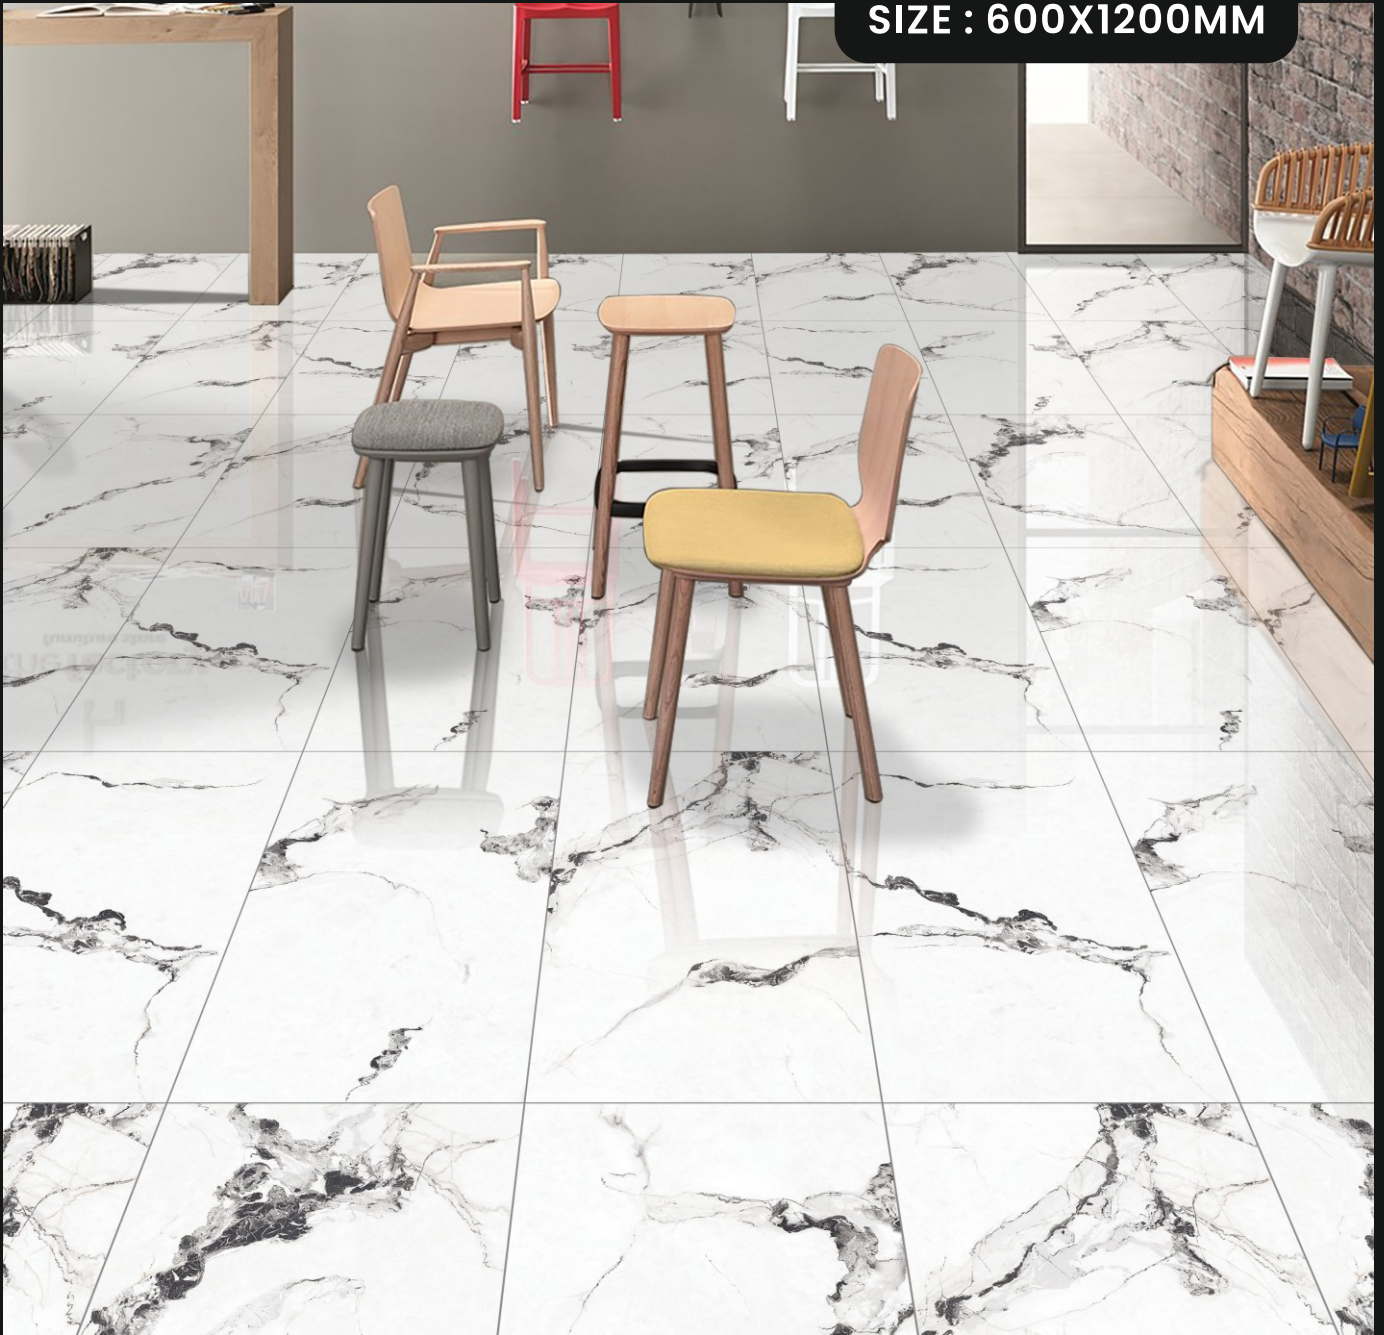

**FINISH :
GLOSSY COLLECTION**

RANDOM FACES- 04

SIZE : 600X1200MM

GRIGIO SATVARIO

FINISH :
GLOSSY COLLECTION

RANDOM FACES- 04

SIZE : 600X1200MM

ITALIANO BLACK