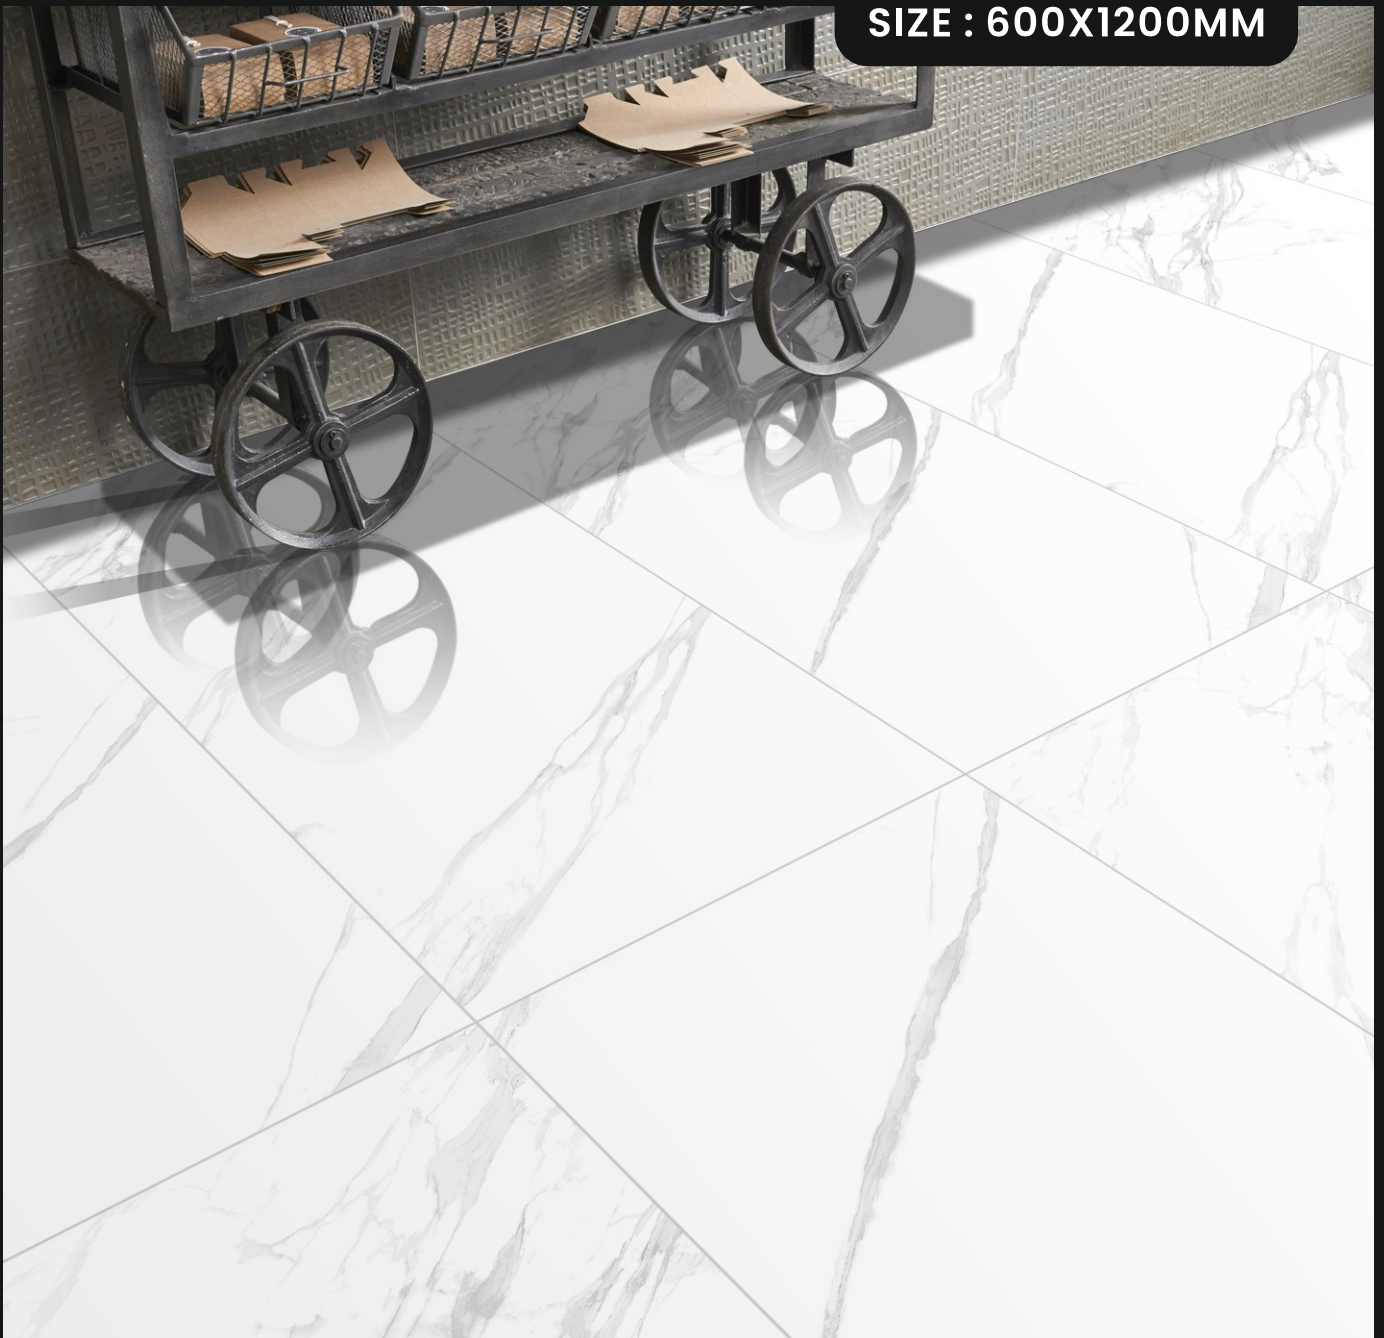

FINISH :
GLOSSY COLLECTION

RANDOM FACES- 04

SIZE : 600X1200MM

OCTAVIANO SATVARIO

FINISH :
GLOSSY COLLECTION

RANDOM FACES- 04

SIZE : 600X1200MM

OSWALD SKY