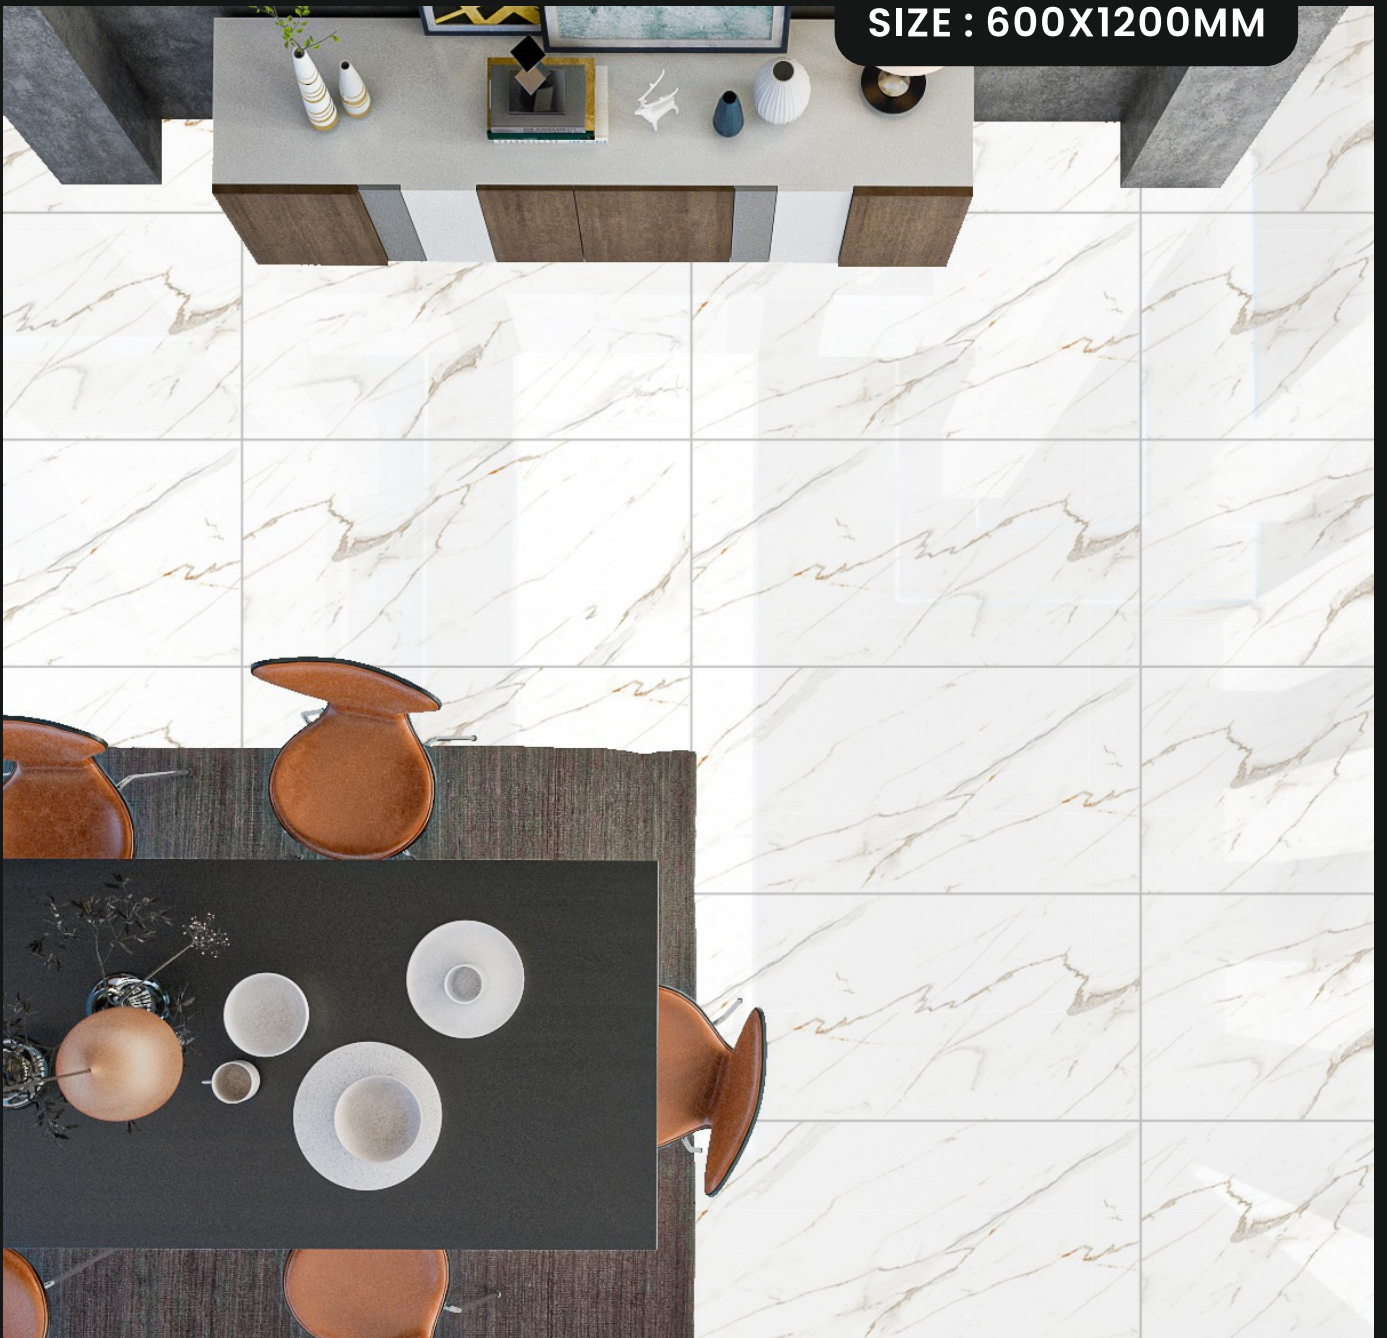

SIZE : 600X1200MM

FELIS WHITE

FINISH :
GLOSSY COLLECTION

RANDOM FACES- 04