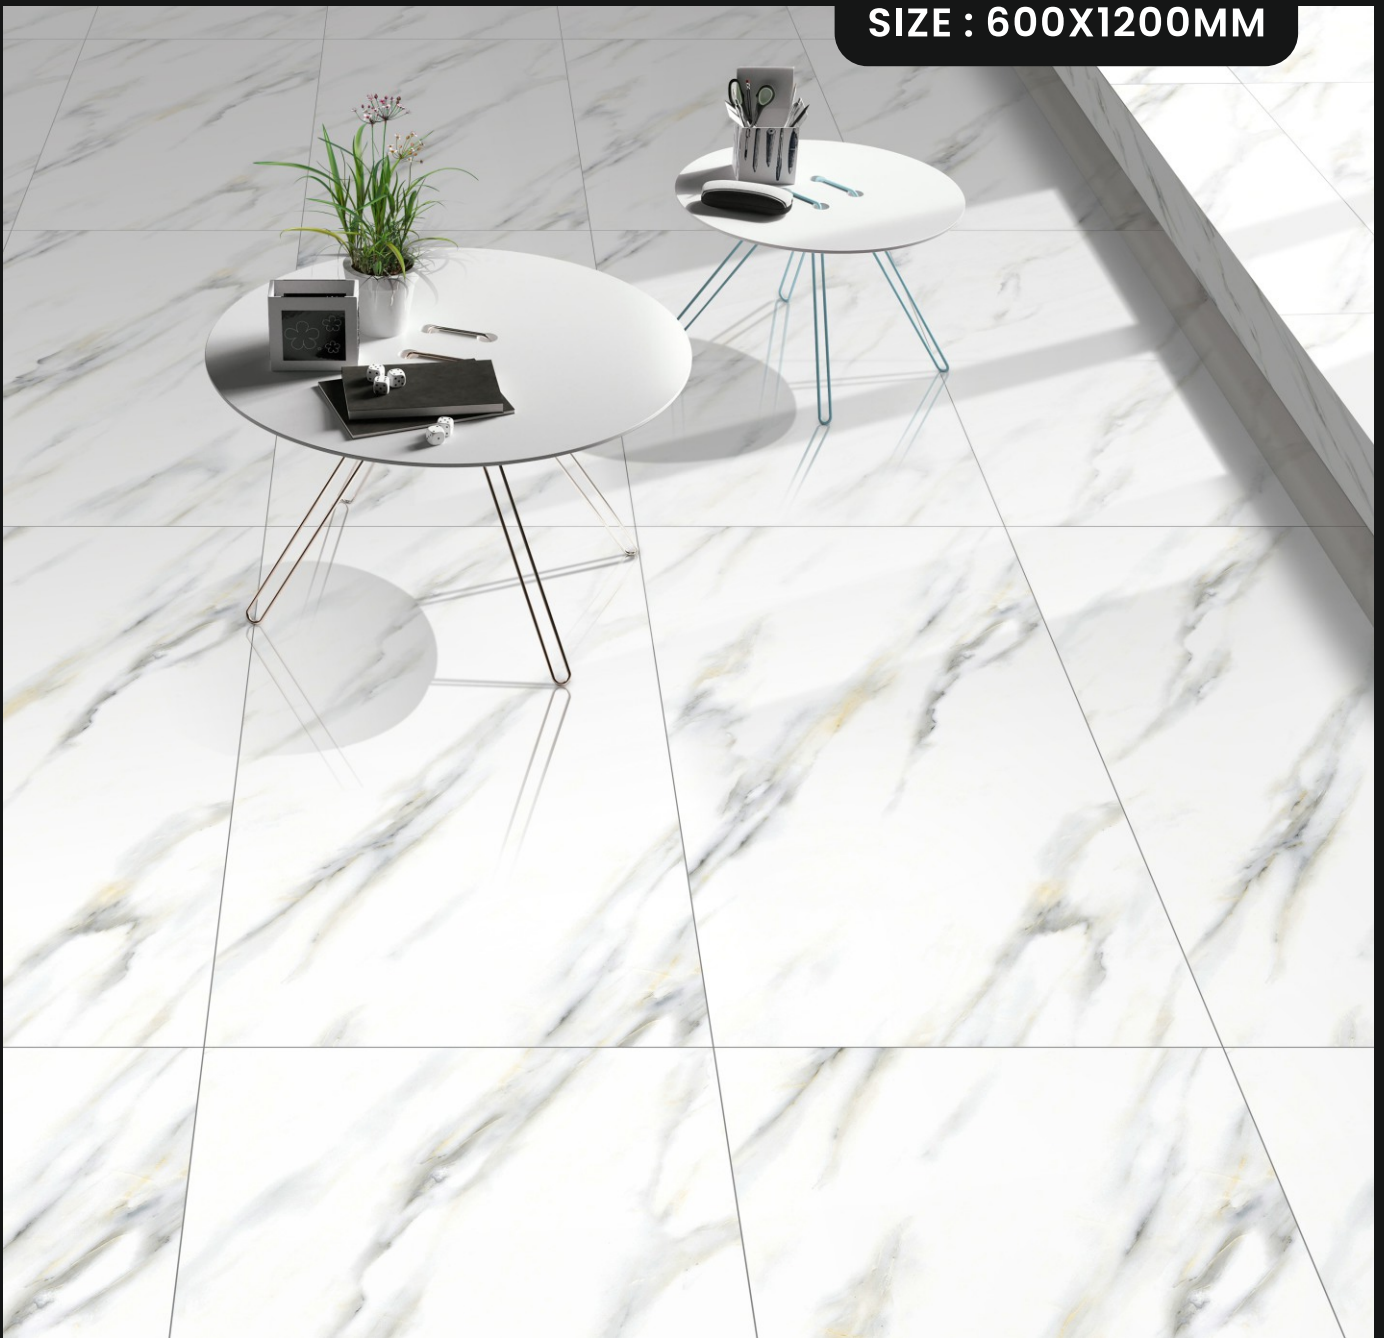

FINISH :
GLOSSY COLLECTION

RANDOM FACES- 04

SIZE : 600X1200MM

OCTAVIANO SATVARIO

FINISH :
GLOSSY COLLECTION

RANDOM FACES- 04

SIZE : 600X1200MM

OSWALD SKY