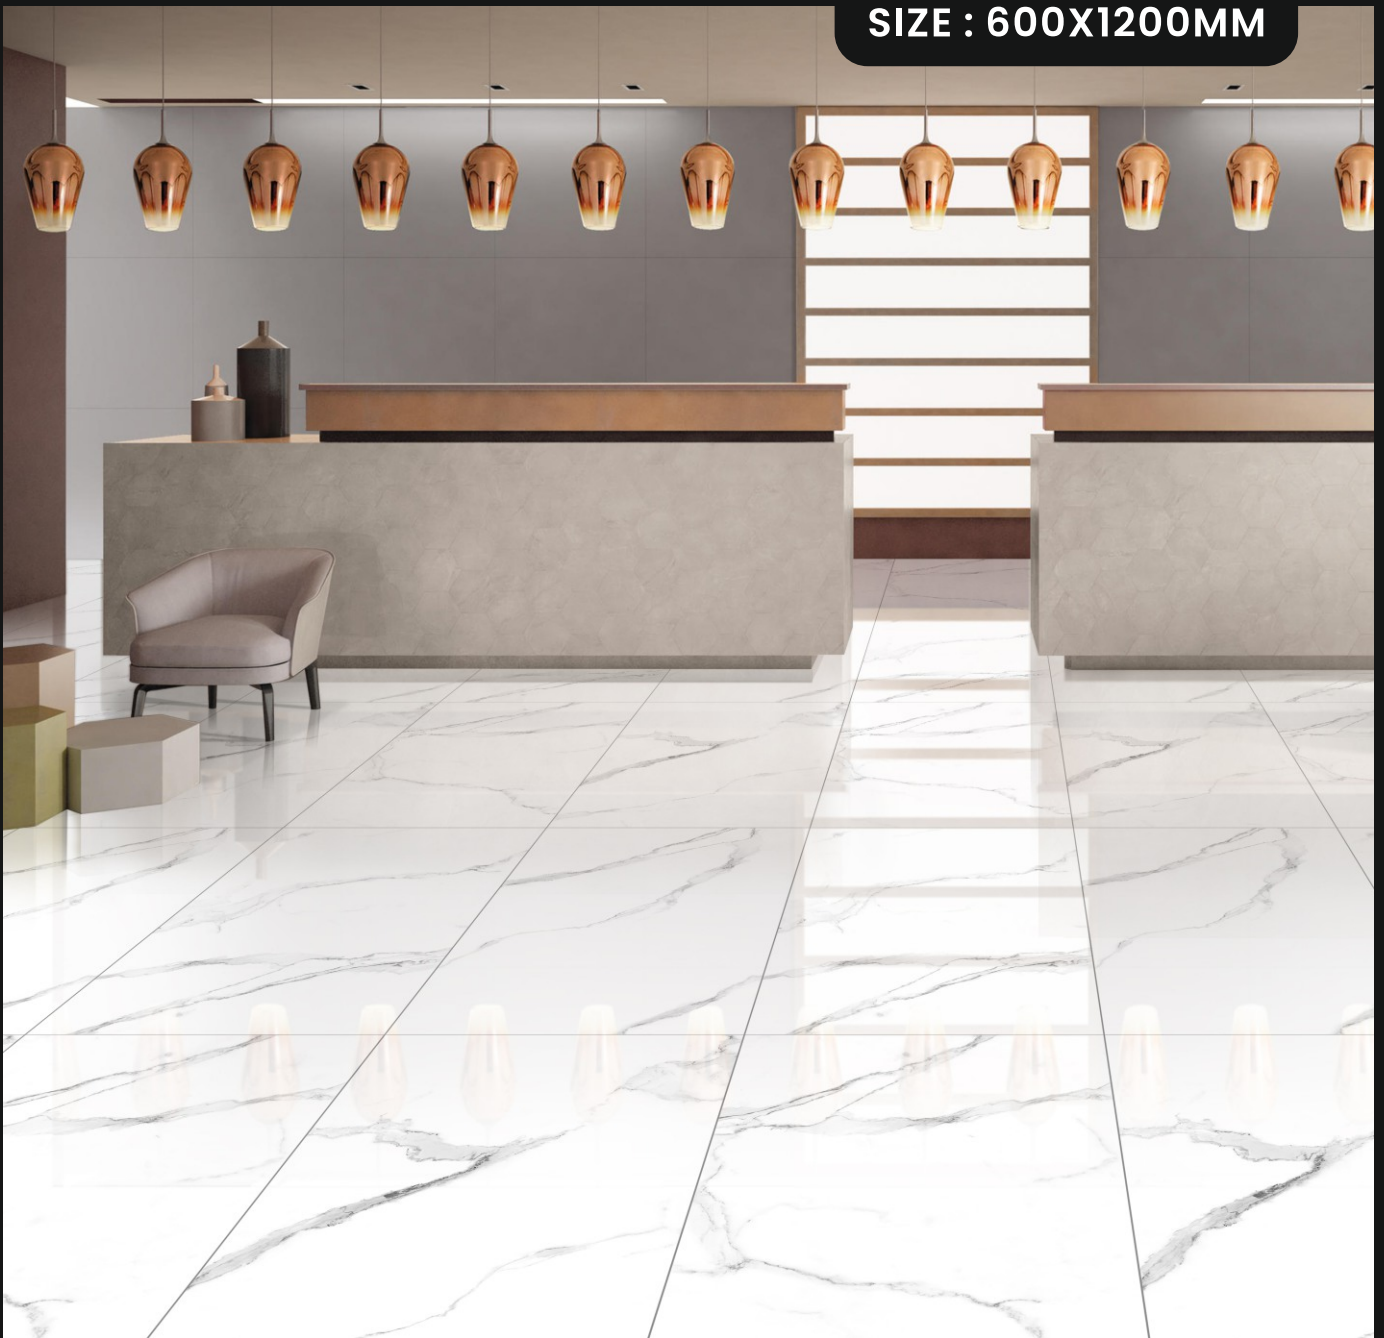

GVT & PGVT

600 x 1200 MM

SIZE : 600X1200MM

STATUARIO

FINISH :
GLOSSY COLLECTION

RANDOM FACES- 04

SIZE : 600X1200MM

BRILLO SATVARIO